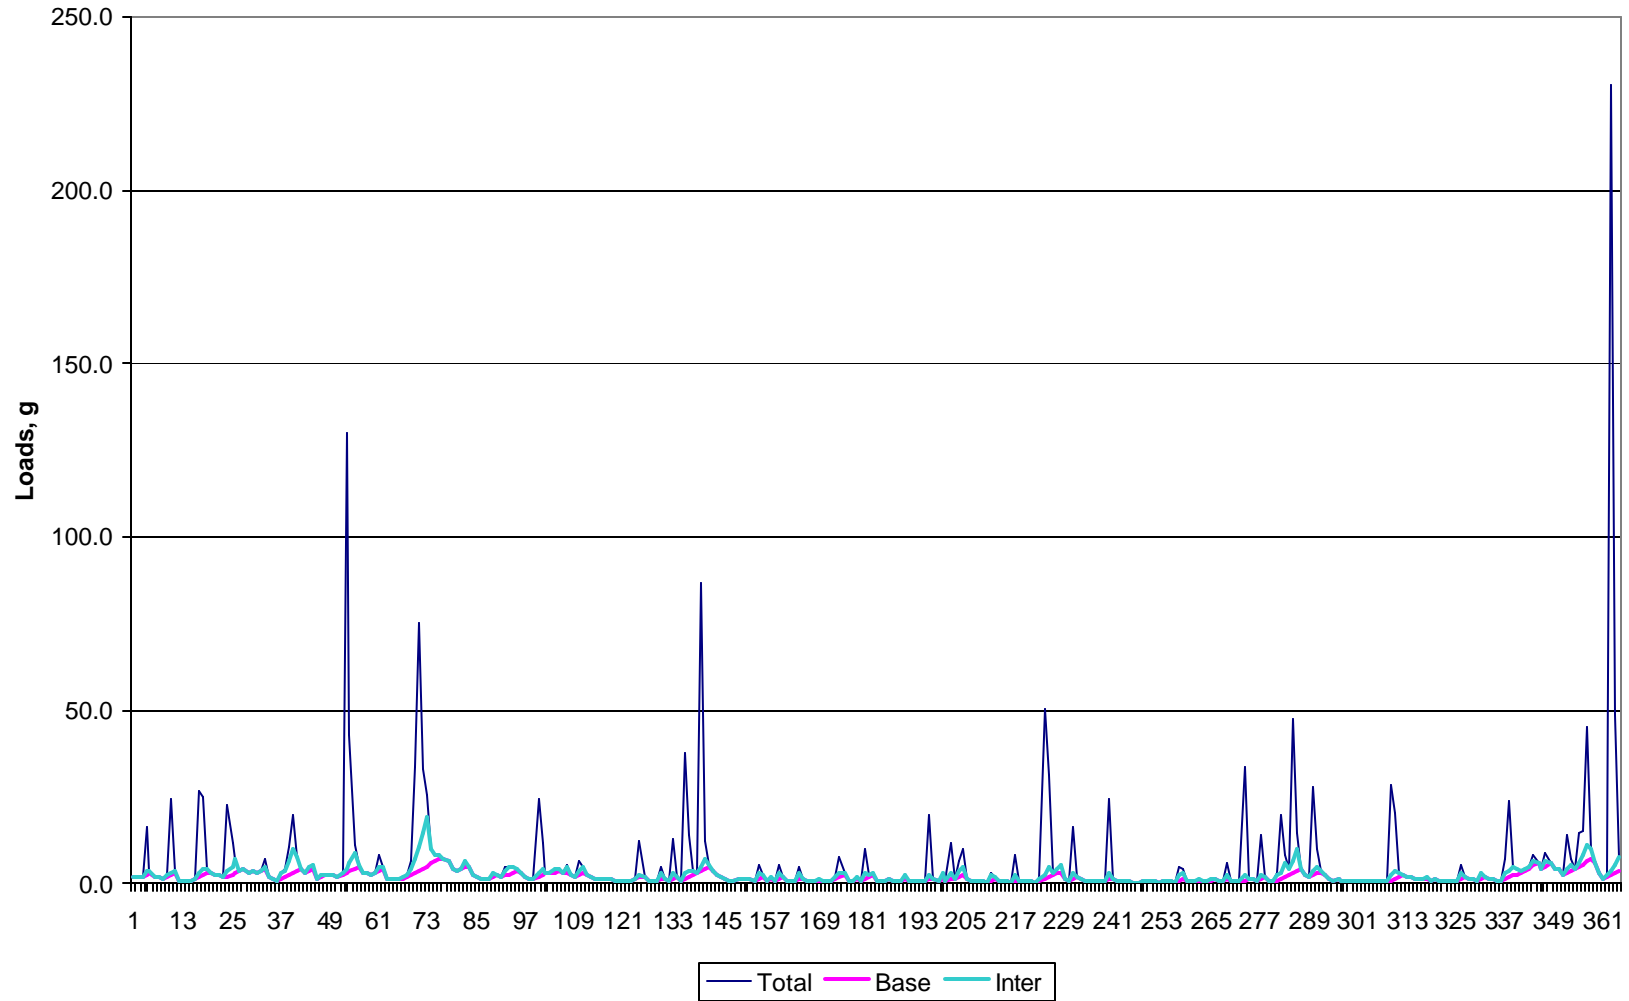

Daily loads of Mercury into Lake Ontario (Etobicoke Cr. - 1990)

Daily loads of Chlorides into Lake Ontario (Etobicoke Cr. - 1990)